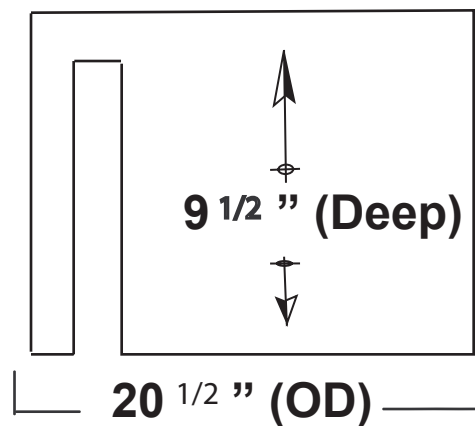

Elite Bath

Chameleon Stainless
Model # SFS30 & BSFS30
Specifications Sheet

Top

Front

Side

50 lbs.