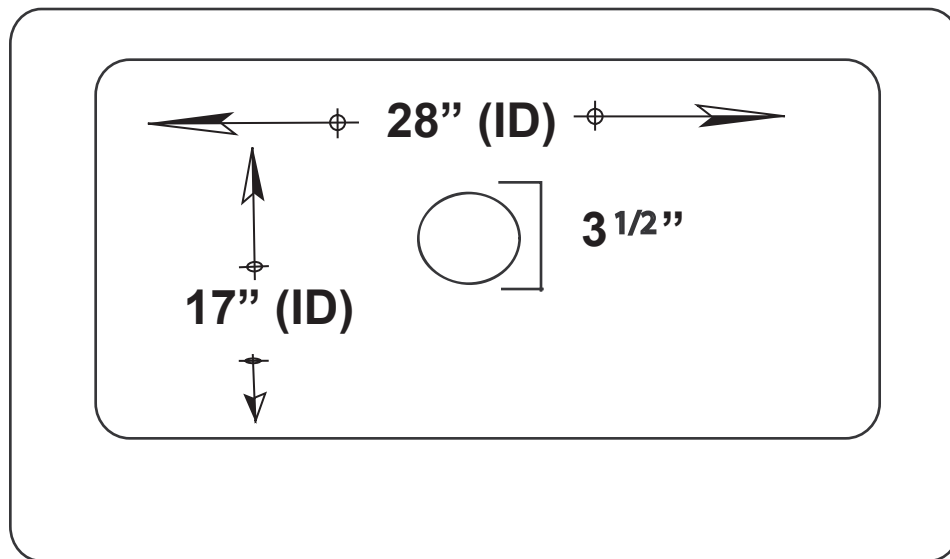

Elite Bath

Chameleon Stainless
Model # SFS30 & BSFS30
Specifications Sheet

Top

Front

Side

50 lbs.