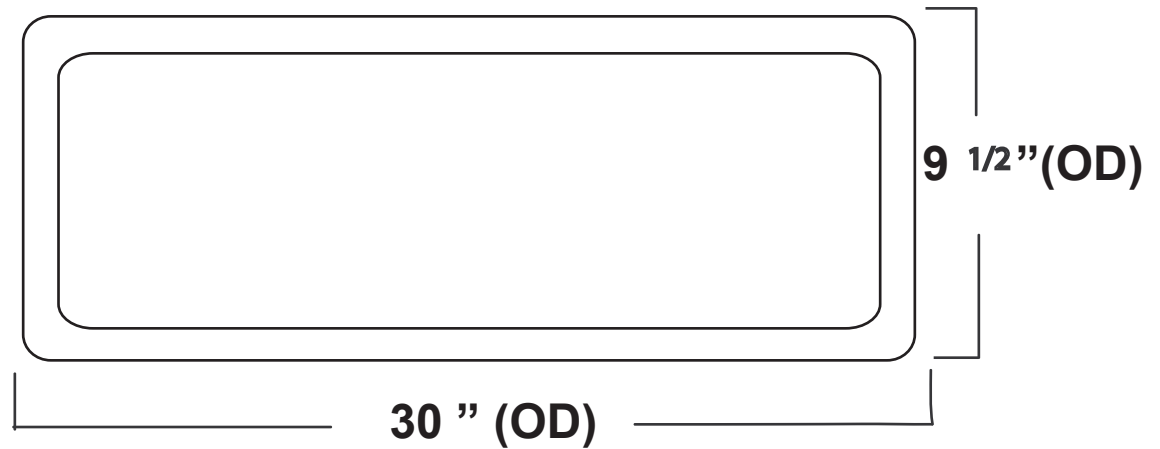

Elite Bath

Chameleon Stainless
Model # SFS30 & BSFS30
Specifications Sheet

Top

Front

Side

50 lbs.