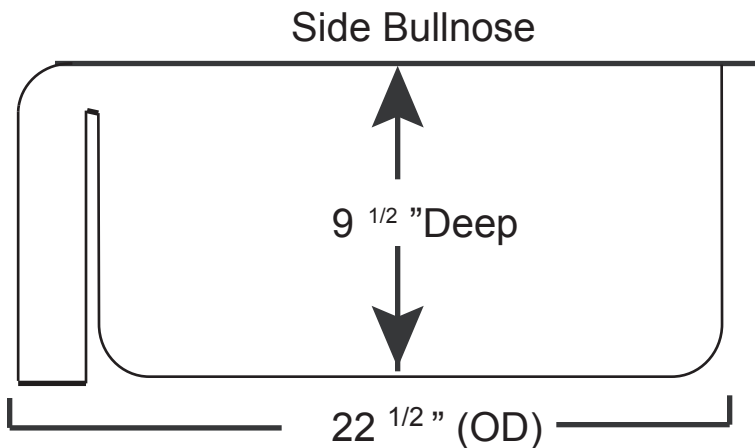

SS Chameleon36

Stainless Steel sinks are hand made and size may vary slightly do NOT cut your cabinets or counter until you receive your sink.