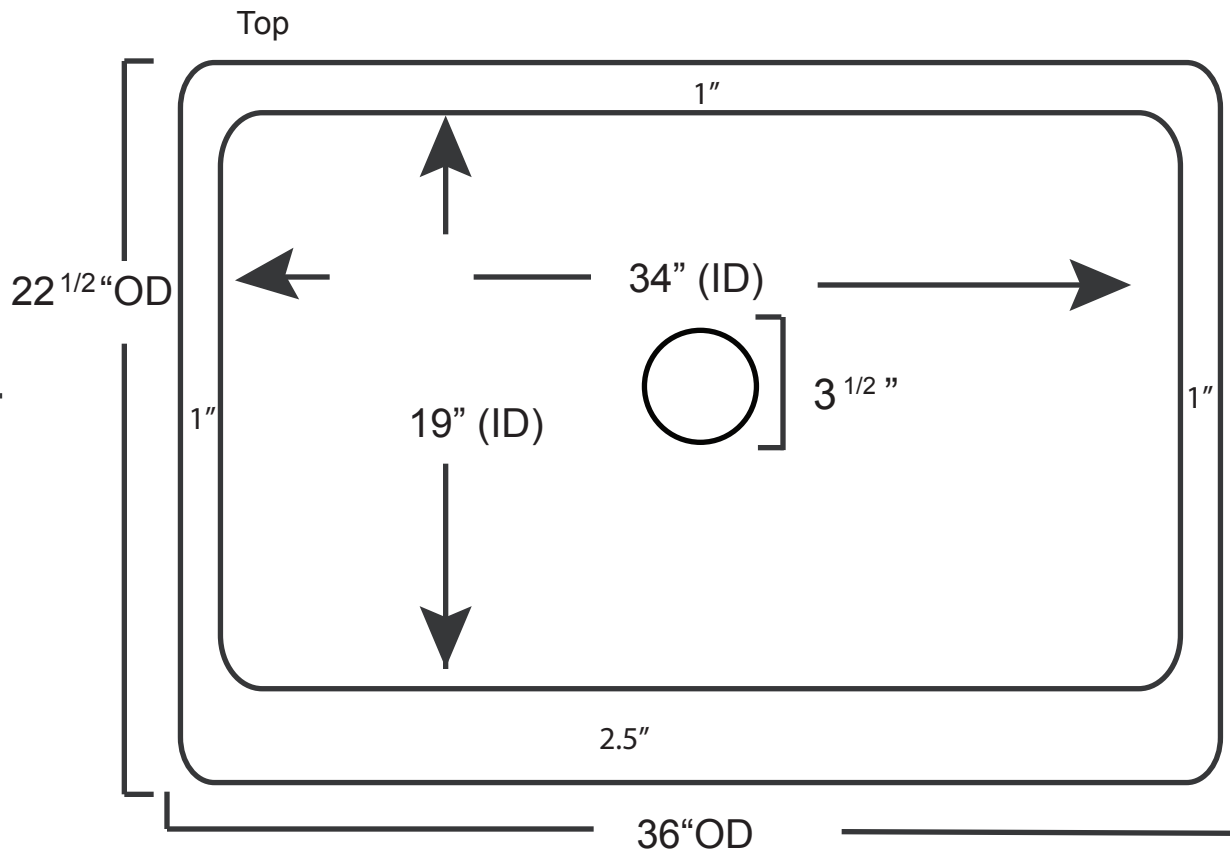

SS Chameleon36

Stainless Steel sinks are hand made and size may vary slightly do NOT cut your cabinets or counter until you receive your sink.