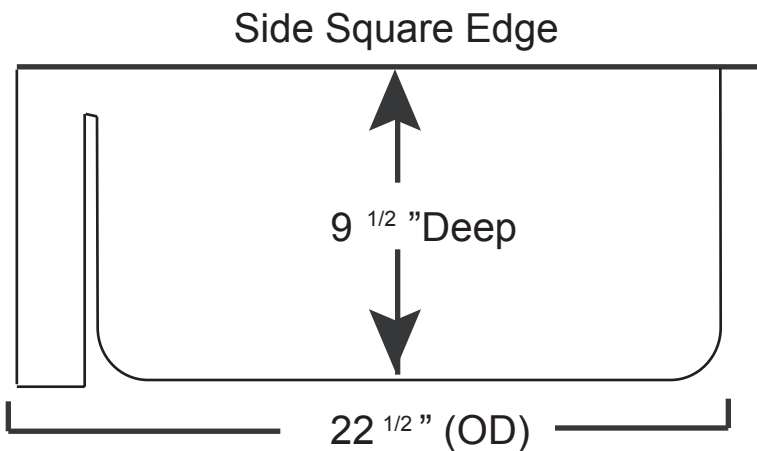

SS Chameleon36

Stainless Steel sinks are hand made and size may vary slightly do NOT cut your cabinets or counter until you receive your sink.