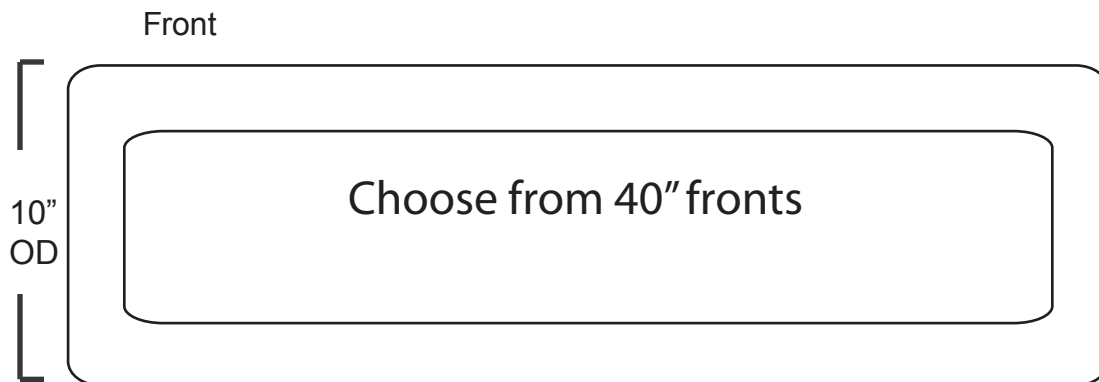

SS Chameleon36

Stainless Steel sinks are hand made and size may vary slightly do NOT cut your cabinets or counter until you receive your sink.