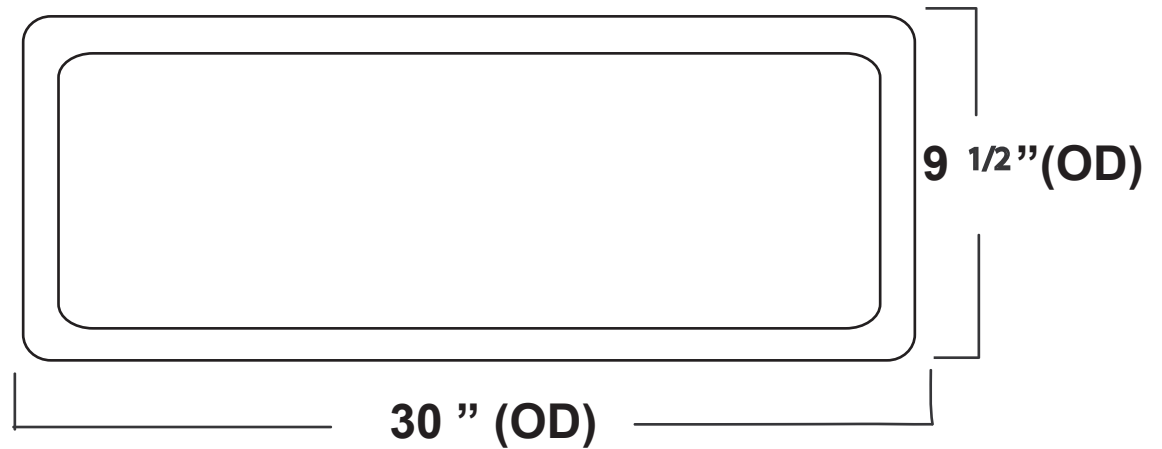

Elite Bath

Chameleon Copper
Model # CFS30
Specifications Sheet

Top

Front

Side