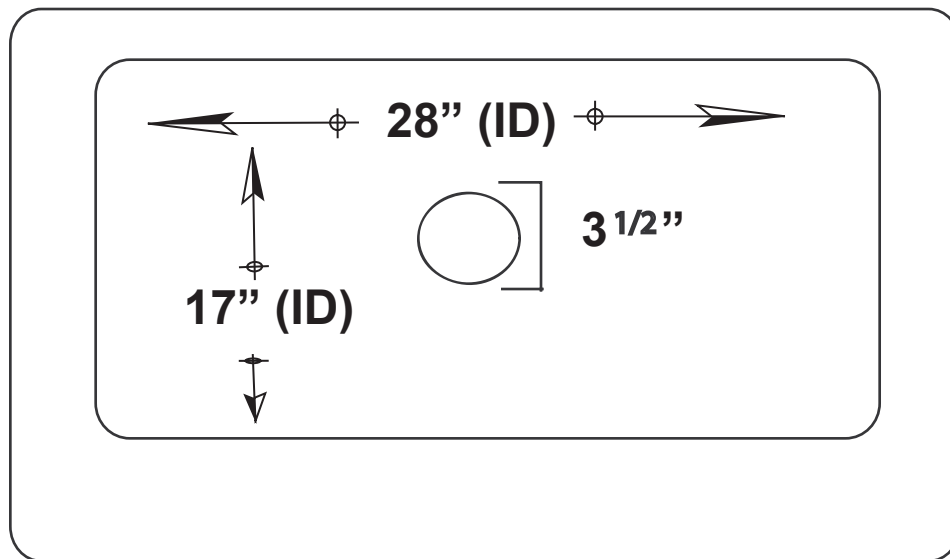

Elite Bath

Chameleon Copper
Model # CFS30
Specifications Sheet

Top

Front

Side