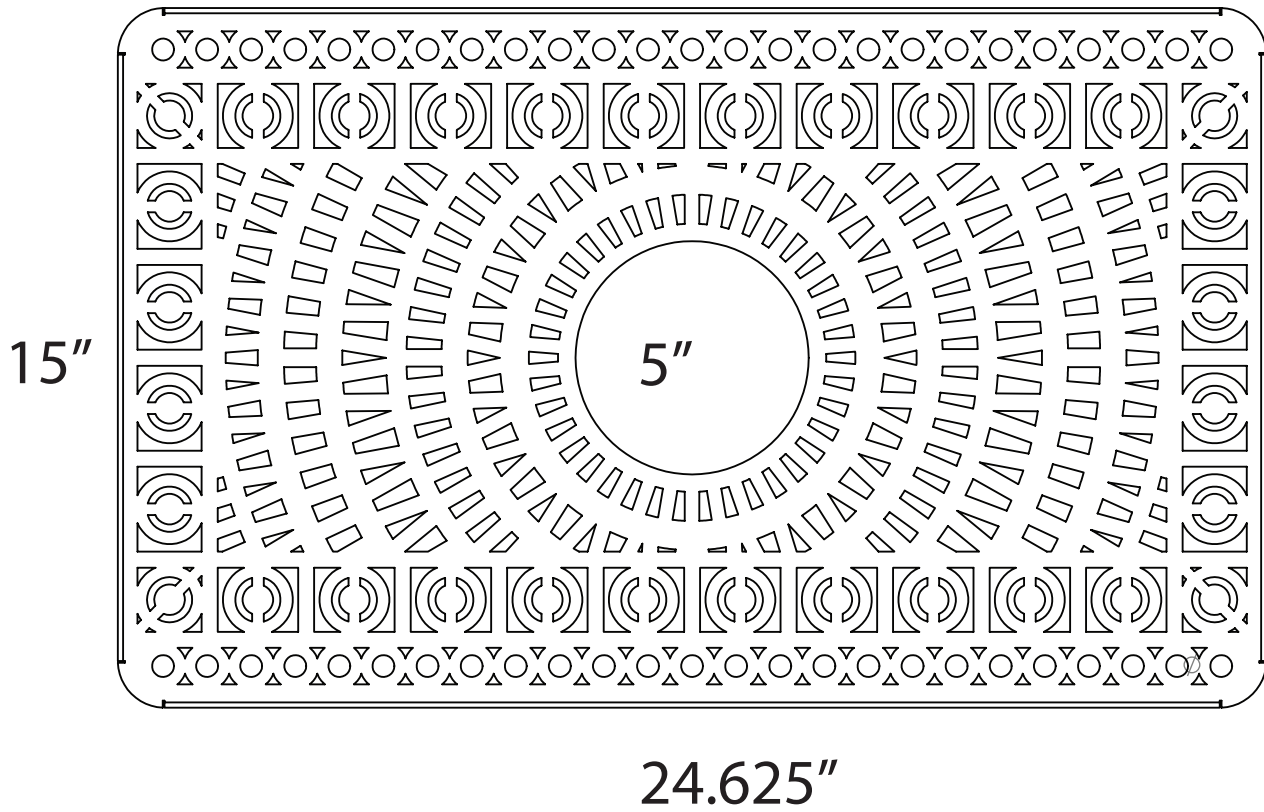

G5

FITS:

KOHLER
K3153

STONE FOREST
C04-10